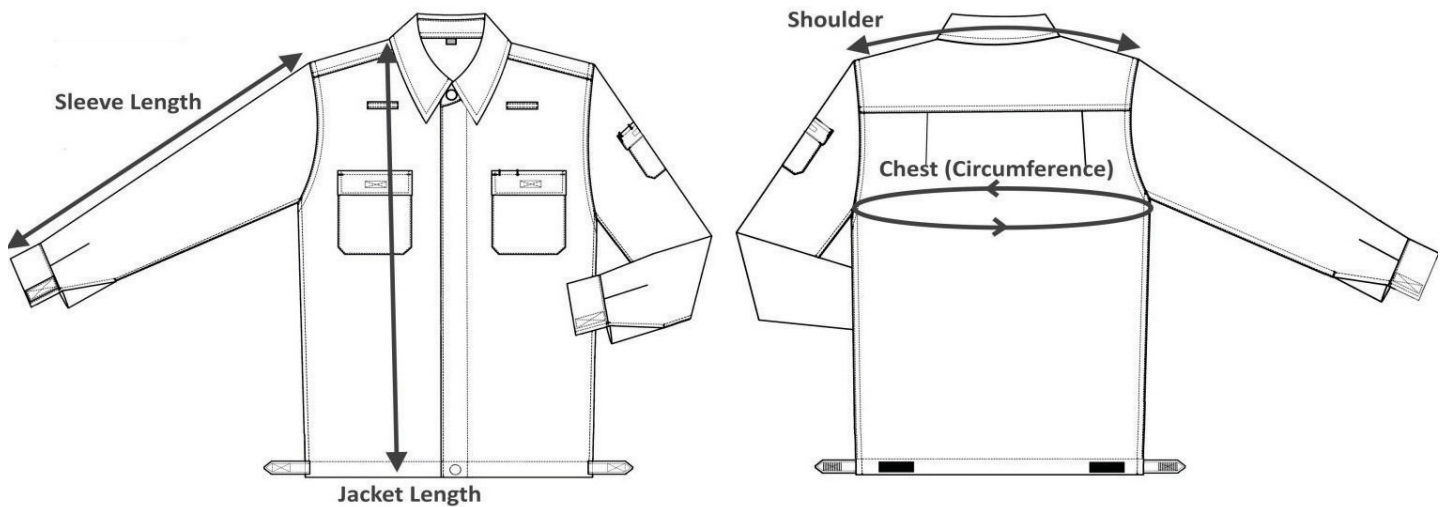

Size Chart and Instructions

The following are uniform measurements, and not for the body.

Take your favorite uniform that fits you best and measure away - simple!

YF FR Jacket - measurement in INCHES

Size		S	M	L	XL	2XL	3XL	4XL	5XL
Shoulder	肩膀	17½	18	18½	19	20	21	22	23
Chest (Circumference)	胸围(圆周)	41	43	45	47	49	51	53	55
Sleeve Length	袖长	23½	23½	24	24	24½	24½	25	25
Jacket Length	衣长	27	27½	28	28½	29	29½	30	30½

YF FR Trouser - measurement in INCHES

Size		28	30	32	34	36	38	40	42
Stretch with elastic	腰围	26-29	28-31	30-33	32-35	34-37	36-39	38-41	40-43
Pants Length	裤长	40	40	41	41	41	42	42	42